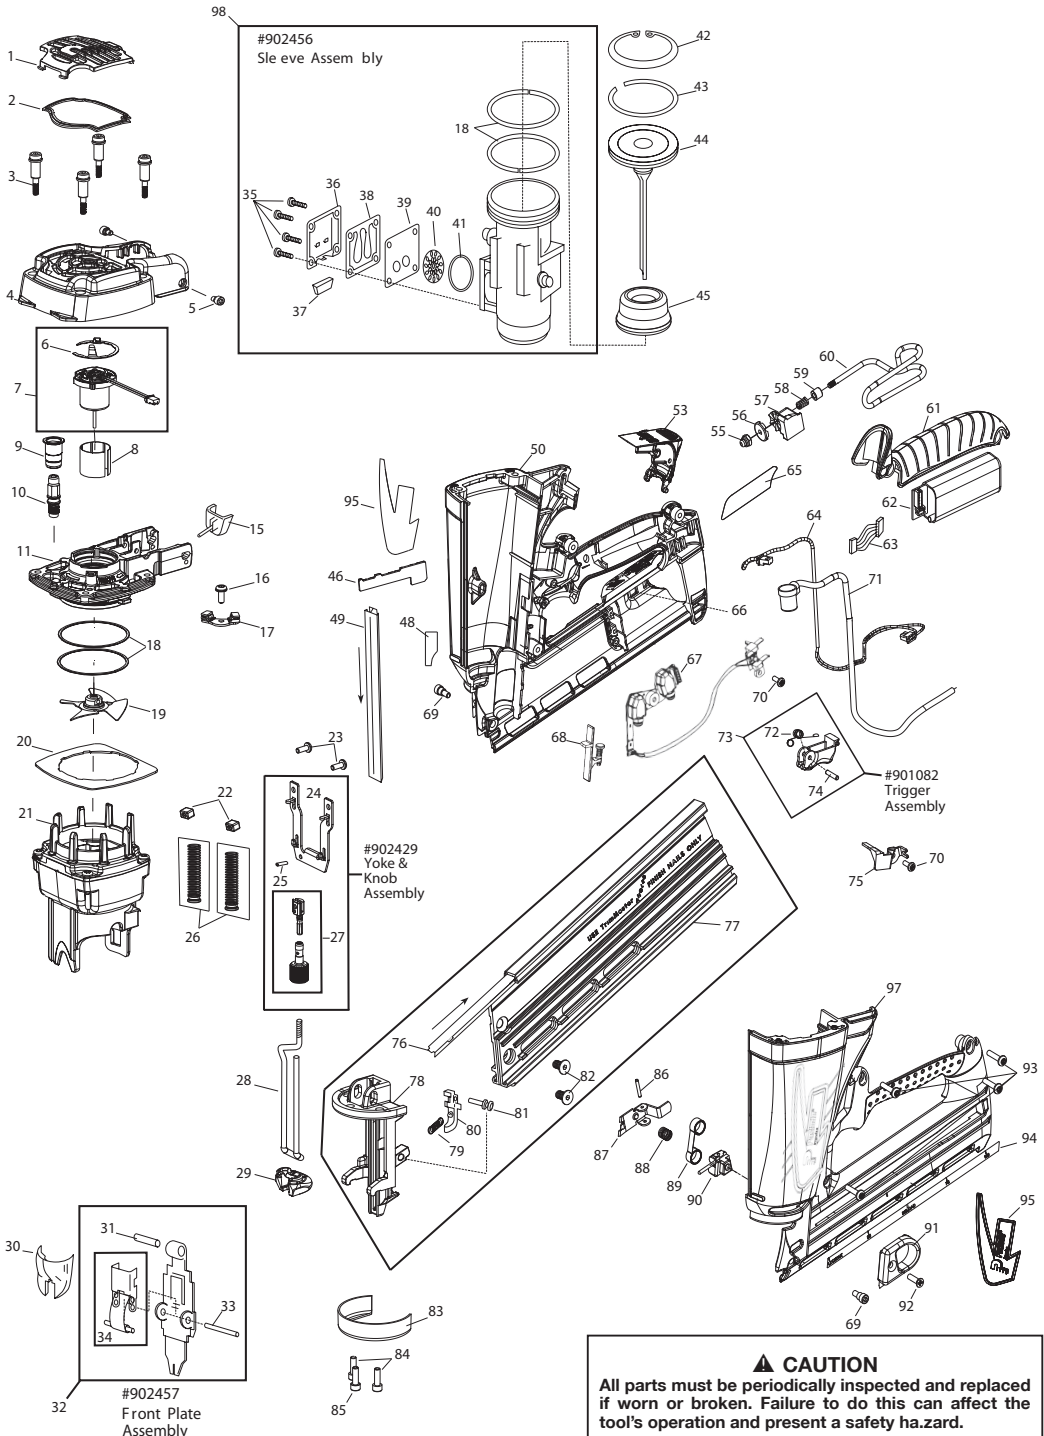

1	013715	1	Grille	50	903501	1	Handle/Right
* 2	900648	1	Filter	53	018922	1	Fuel Door
3	901064	4	Shoulder Screw 8-32 x 1-3/8"	54	902235	1	Retaining Ring-Pin-Fuel Door
4	018920	1	Cap	55	902434	1	Nut-Utility Hook
5	904557	2	Screw, SHC	56	902433	1	Button
6	901119	1	Retaining Ring	57	902431	1	Block-Utility Hook
7	901382	1	Fan Motor Assembly with Ring	58	902432	1	Spring
*8	401356	1	Motor Sleeve	59	902435	1	Stop Utility Hook
9	900785	1	Insulator	60	902430	1	Utility Hook
10	900714	1	Spark Plug Assembly	61	901044	1	Soft Grip
11	018921	1	Cylinder Head	62	902440	1	Spark Unit (MSU)
15	900697	1	Stem adapter	63	900662	1	ESU Power Wire Assembly
16	900596	1	SEMS Screw, Torx	64	904562	1	Fan Motor Wire Assembly
17	900739	1	Cylinder Head Circuit Board Assy.	65	018927	1	Nameplate
18	900612	4	Seal Ring	66	902621	1	Battery Pad
19	900709	1	Fan Assembly	67	902439	1	Molded Circuit Assembly
20	900700	1	Air Dam	68	900726	1	Switch Slide Assembly
21	900729	1	Combustion Chamber	69	900792	2	Soc. Hd. Shoulder Screw 8-32
22	900707	2	Probe Bumper	70	404702	2	Screw 6-32 x 3/8'
23	900746	2	Screw, #8-32 x 7/16	71	904567	1	Spark Wire Assembly
24	900704	1	Yoke	72	901053	1	Trigger Spring
25	900734	1	Roll Pin	73	901082	1	Trigger Assembly
26	900804	2	Spring Guide Assembly	74	901047	1	Dowel Pin, Trigger
27	902437	1	Knob w/ Yoke Guide Assembly	75	900629	1	Clip/ High Tension
28	902424	1	Probe	76	900770	1	Brad Channel
*29	902425	1	Probe Tip	77	902404	1	Magazine Extrusion
30	013706	1	Latch Cover, Quick Clear Black	78	902421	1	Nose
31	900619	1	Dowel Pin	79	900631	1	Spring, Lockout
32	902457	1	Front Plate Assembly	80	900602	1	Lockout Bar
33	900685	1	Dowel Pin	81	900630	1	Lockout Pin
34	902426	1	Quick Clear Lever Assembly	■ 82	900660	2	Screw 10-32 x 3/8"
35	405140	4	Screw 8-32 x 3/8" (red)	83	900692	1	Retaining Cup
36	900668	1	Muffler Cover	84	900708	2	SHC Screw 8-32 x 1/2" (Red)
37	900609	1	Muffler	85	900754	1	SHC Screw 8-32 x 1/2" (Yellow)
38	900664	1	Reed Valve	86	900722	1	Follower Pin
39	900665	1	Reed Plate	87	900679	1	Follower
40	901089	1	Exhaust Baffle	88	900691	1	Compression Spring
41	900616	1	Exhaust O-Ring	89	900627	1	Negator Spring
42	403099	1	Retaining Ring	90	900720	1	Follower Core
43	403098	1	Piston Ring	91	900617	1	Follower Body
*44	900728	1	Piston Assembly	92	900724	1	Screw, Plastite 8-16 x 5/8"
*45	900680	1	Piston Bumper	93	901066	4	Screw, Plastite 8-16 x 3/4"
46	018924	1	Label, Li-Ion IM65A F16	94	902417	1	Nail Load Indicator Label
48	902416	1	Depth of Drive Indicator Label	95	018923	1	Handles labels assembly
49	900620	1	Front Channel	97	903502	1	Handle, Left
				98	902456	1	Cylinder Sleeve Assembly

* Indicates normal wear items

→ Denotes Change

■ Apply Loctite RC-620 (Green)

SAFETY INSTRUCTIONS

WEAR EYE AND HEARING PROTECTION

Always wear eye and hearing protection when operating a nail tool.

⚠ CAUTION
All parts must be periodically inspected and replaced if worn or broken. Failure to do this can affect the tool's operation and present a safety hazard.