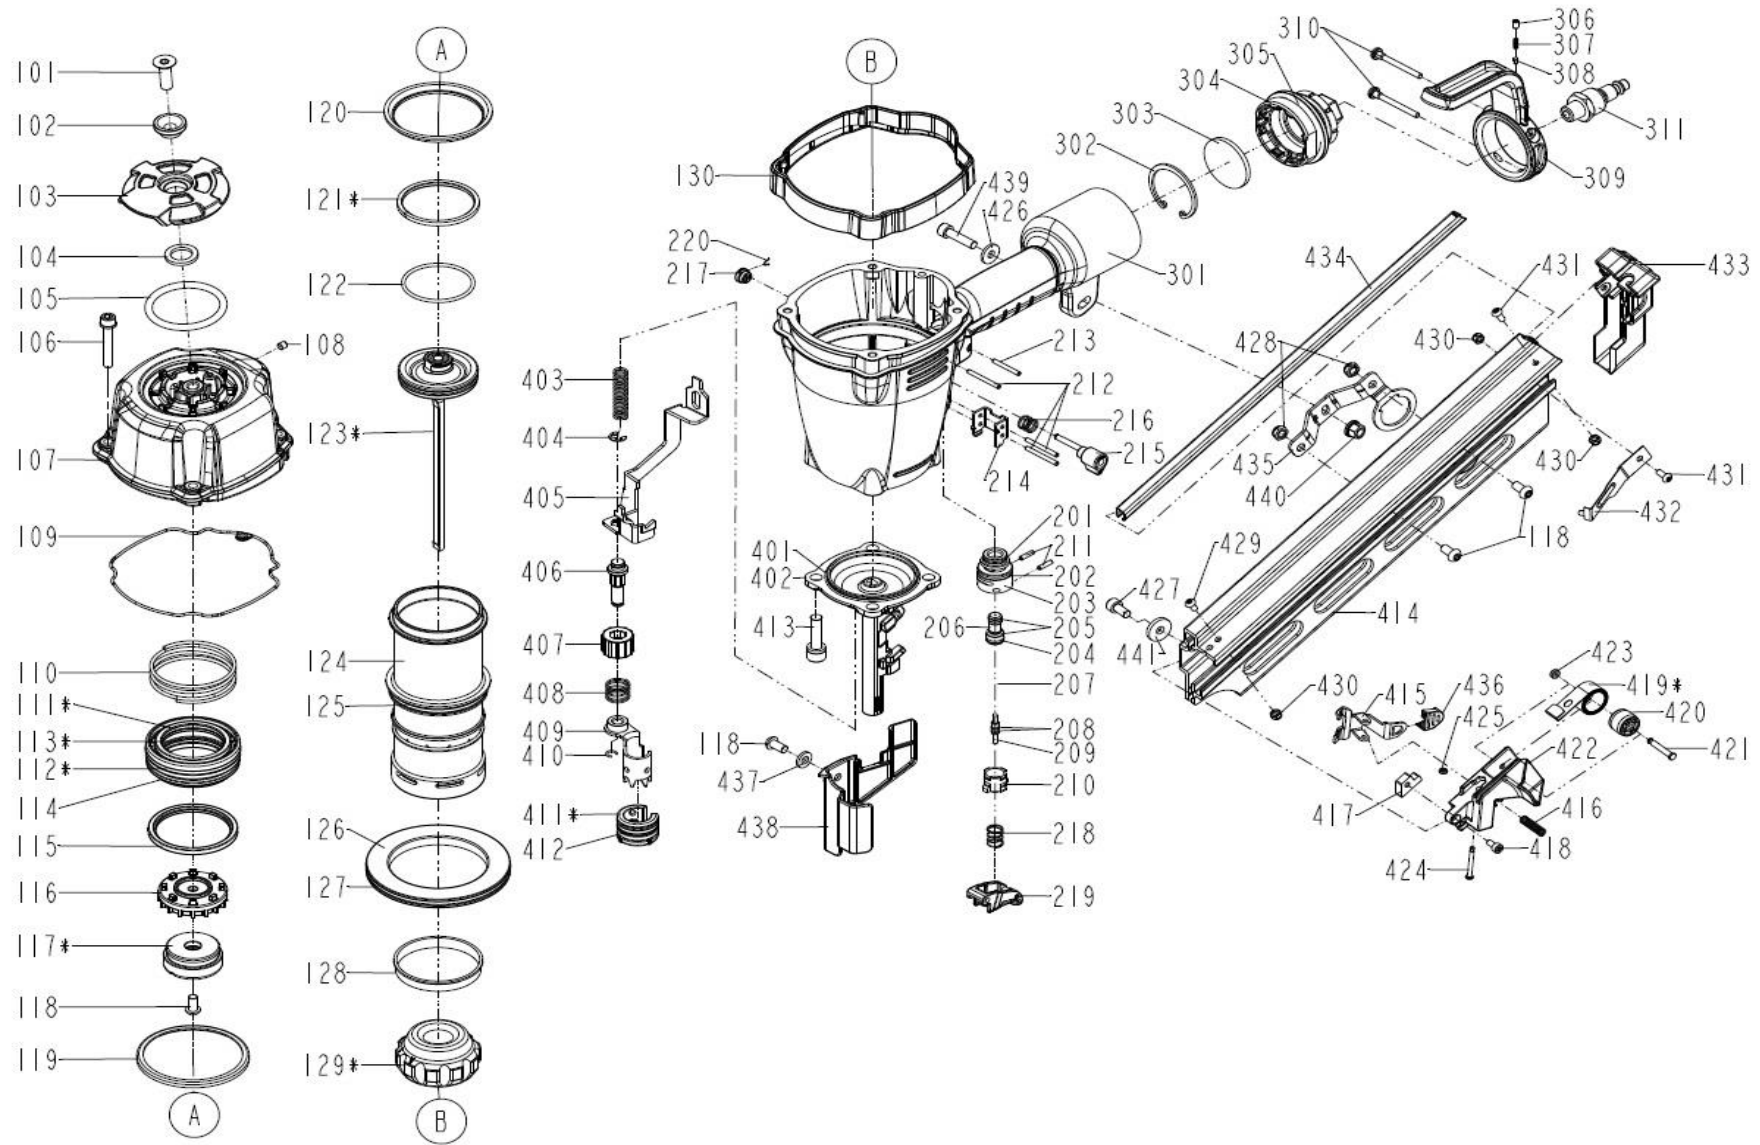

Framing nailer ESSVE FN 34/90

Framing nailer ESSVE FN 34/90

Pos	Art. Nr.	Name	Pos	Art. Nr.	Name	Pos	Art. Nr.	Name	Extras:		
101		COUNTER SUNK SCREW	209		PLUNGER	416		SPRING			
102		DEFLECTOR PAD	210		TRIGGER VALVE HEAD	417		SQUARE UNITS			
103		DEFLECTOR	211		SPRING PIN	418		HEX.SOC.HD.BOLT			
104		RUBBER PAD	212		SPRING PIN	419*		SPRING			
105		MUFFLER ASSY	213		SPRING PIN	420		ROLLING ELEMENT	Service kits:		
106		BOLT ASSY	214		SAFETY GUIDE	421		ROLL PIN	901071		Service kit
107		CAP	215		HINGE POINT	422		PROTECTING HOOD COVER	901077		Driver kit
108		HEX.SOC.HD.SCREW	216		SPRING	423		PU RETAINER	901073		No mark set
109		CYLINDER CAP SEAL	217		LOCATING WHEEL	424		TRIGGER PIVOT PIN	901083		Latch kit
110		COMPRESSION SPRING	218		SPRING	425		URETHANE RETAINER	901069		Trigger valve kit
111*		O - RING	219		TRIGGER UNIT	426		FLAT WASHER	901193		Trigger switch kit
112*		O - RING	220		RING	427		HEX.SOC.HD.BOLT			
113*		O - RING	301		GUN BODY UNIT	428		LOCK NUT			
114		HD.VALVE PISTON	302		C - RING	429		HALF ROUND HD.HEX.BOLT			
115		COLLAR	303		FILTER	430		LOCK NUT			
116		VALVE	304		END CAP	431		HALF ROUND HD.HEX.BOLT			
117*		SEAL	305		O - RING	432		STOP NAIL PLATE			
118		HALF ROUND HD.HEX.BOLT	306		HEX.SOC.HD.SCREW	433		PROTECTING HOOD COVER			
119		PRESS RING	307		POSITIONING SPRING	434		STEEL CHANNEL			
120		PRESS RING	308		POSITIONING SHAFT	435		POSITIONING SHEET			
121*		PISTON RING	309		SPRING RETAINER	436		GLOVE			
122		O - RING	310		SCREW	437		FLAT WASHER			
123*		DRIVER UNIT	311		AIR PLUG	438		COVER-SAFETY			
124		CYLINDER	401		O - RING	439		HEX.SOC.HD.BOLT			
125		O - RING	402		NOSE PIECE	440		BOLT CAP			
126		CYLINDER SPACER	403		SAFETY SPRING	441		FLAT WASHER			
127		O - RING	404		E - RING						
128		CYLINDER RING	405		SAFETY B						
129*		BUMPER	406		ADJUST ROD UNIT						
130		PROTECTIVE CUSHION	407		ADJUST AXIE						
201		O - RING	408		SAFETY SPRING A						
202		O - RING	409		SAFETY A						
203		PLUNGER CAP	410		RING						
204		O - RING	411*		PROTECTIVE CASING						
205		O - RING	412		FIXED RING						
206		VALVE PLUNGER	413		BOLT ASSY						
207		SPRING	414		MAGAZINE A						
208		O - RING	415		PUSHER						